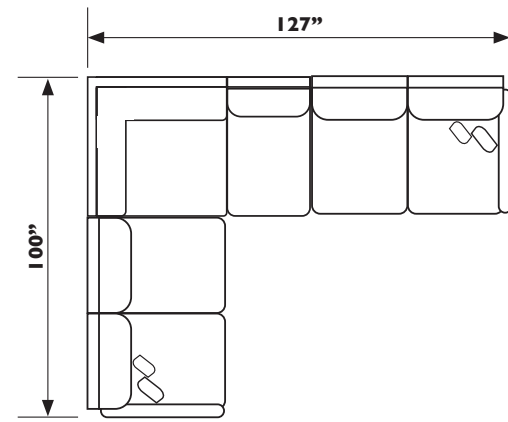

# DOVELY SECTIONAL

**M25CL - Chaise (Left Arm)\***  
**M25CR - Chaise (Right Arm)\***  
*Comes with built in USB charger*

UNIT	SEAT
H: 37 1/2"	H: 19 1/2"
W: 35"	W: 27 1/2"
D: 65"	D: 22 1/2"

**M25LL - Loveseat (Left Arm)\***  
**M25LR - Loveseat (Right Arm)\***  
*Comes with built in USB charger*

UNIT	SEAT
H: 37 1/2"	H: 19 1/2"
W: 60"	W: 54 1/2"
D: 40 1/2"	D: 22 1/2"

**M25AL - Armless Loveseat**

UNIT	SEAT
H: 37 1/2"	H: 19 1/2"
W: 54"	W: 55 1/2"
D: 40 1/2"	D: 22 1/2"

**M25AC - Armless Chair**

UNIT	SEAT
H: 37 1/2"	H: 19 1/2"
W: 27"	W: 27 1/2"
D: 40 1/2"	D: 22 1/2"

**M25W - Wedge**

UNIT	SEAT
H: 37 1/2"	H: 19 1/2"
W: 40"	W: 22 1/2"
D: 40"	D: 22 1/2"

**M25F - Storage Ottoman**

UNIT
H: 19 1/2"
W: 35 1/2"
D: 35 1/2"

Scan with your smart device's camera to learn more!

○ USB Charger