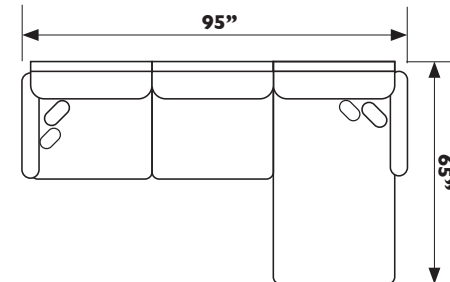

# DOVELY SECTIONAL

**M25CL - Chaise (Left Arm)\***  
**M25CR - Chaise (Right Arm)\***  
*Comes with built in USB charger*

UNIT	SEAT
H: 37 1/2"	H: 19 1/2"
W: 35"	W: 27 1/2"
D: 65"	D: 22 1/2"

**M25LL - Loveseat (Left Arm)\***  
**M25LR - Loveseat (Right Arm)\***  
*Comes with built in USB charger*

UNIT	SEAT
H: 37 1/2"	H: 19 1/2"
W: 60"	W: 54 1/2"
D: 40 1/2"	D: 22 1/2"

**M25AL - Armless Loveseat**

UNIT	SEAT
H: 37 1/2"	H: 19 1/2"
W: 54"	W: 55 1/2"
D: 40 1/2"	D: 22 1/2"

**M25AC - Armless Chair**

UNIT	SEAT
H: 37 1/2"	H: 19 1/2"
W: 27"	W: 27 1/2"
D: 40 1/2"	D: 22 1/2"

**M25W - Wedge**

UNIT	SEAT
H: 37 1/2"	H: 19 1/2"
W: 40"	W: 22 1/2"
D: 40"	D: 22 1/2"

**M25F - Storage Ottoman**

UNIT
H: 19 1/2"
W: 35 1/2"
D: 35 1/2"

Scan with your smart device's camera to learn more!

○ USB Charger