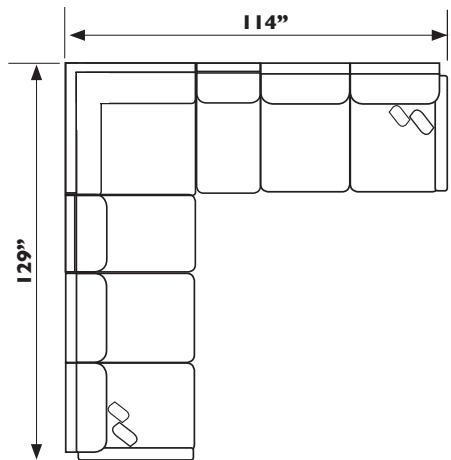

# DOVELY SECTIONAL

**M25CL - Chaise (Left Arm)\***  
**M25CR - Chaise (Right Arm)\***  
*Comes with built in USB charger*

UNIT	SEAT
H: 37 1/2"	H: 19 1/2"
W: 35"	W: 27 1/2"
D: 65"	D: 22 1/2"

**M25LL - Loveseat (Left Arm)\***  
**M25LR - Loveseat (Right Arm)\***  
*Comes with built in USB charger*

UNIT	SEAT
H: 37 1/2"	H: 19 1/2"
W: 60"	W: 54 1/2"
D: 40 1/2"	D: 22 1/2"

**M25AL - Armless Loveseat**

UNIT	SEAT
H: 37 1/2"	H: 19 1/2"
W: 54"	W: 55 1/2"
D: 40 1/2"	D: 22 1/2"

**M25AC - Armless Chair**

UNIT	SEAT
H: 37 1/2"	H: 19 1/2"
W: 27"	W: 27 1/2"
D: 40 1/2"	D: 22 1/2"

**M25W - Wedge**

UNIT	SEAT
H: 37 1/2"	H: 19 1/2"
W: 40"	W: 22 1/2"
D: 40"	D: 22 1/2"

**M25F - Storage Ottoman**

UNIT
H: 19 1/2"
W: 35 1/2"
D: 35 1/2"

Scan with your smart device's camera to learn more!

○ USB Charger