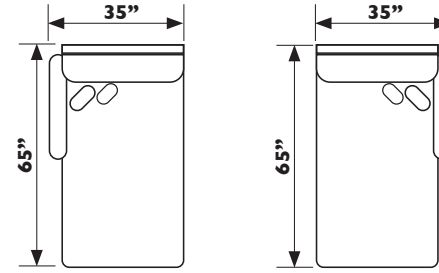

# DOVELY SECTIONAL

**M25CL - Chaise (Left Arm)\***  
**M25CR - Chaise (Right Arm)\***  
*Comes with built in USB charger*

UNIT	SEAT
H: 37 1/2"	H: 19 1/2"
W: 35"	W: 27 1/2"
D: 65"	D: 22 1/2"

**M25LL - Loveseat (Left Arm)\***  
**M25LR - Loveseat (Right Arm)\***  
*Comes with built in USB charger*

UNIT	SEAT
H: 37 1/2"	H: 19 1/2"
W: 60"	W: 54 1/2"
D: 40 1/2"	D: 22 1/2"

**M25AL - Armless Loveseat**

UNIT	SEAT
H: 37 1/2"	H: 19 1/2"
W: 54"	W: 55 1/2"
D: 40 1/2"	D: 22 1/2"

**M25AC - Armless Chair**

UNIT	SEAT
H: 37 1/2"	H: 19 1/2"
W: 27"	W: 27 1/2"
D: 40 1/2"	D: 22 1/2"

**M25W - Wedge**

UNIT	SEAT
H: 37 1/2"	H: 19 1/2"
W: 40"	W: 22 1/2"
D: 40"	D: 22 1/2"

**M25F - Storage Ottoman**

UNIT
H: 19 1/2"
W: 35 1/2"
D: 35 1/2"

Scan with your smart device's camera to learn more!

○ USB Charger