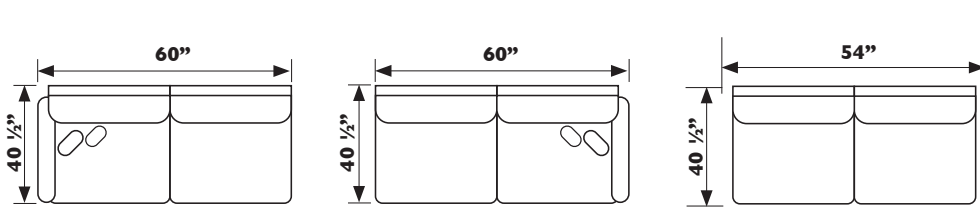

# DOVELY SECTIONAL

**M25CL - Chaise (Left Arm)\***  
**M25CR - Chaise (Right Arm)\***  
*Comes with built in USB charger*

UNIT	SEAT
H: 37 1/2"	H: 19 1/2"
W: 35"	W: 27 1/2"
D: 65"	D: 22 1/2"

**M25LL - Loveseat (Left Arm)\***  
**M25LR - Loveseat (Right Arm)\***  
*Comes with built in USB charger*

UNIT	SEAT
H: 37 1/2"	H: 19 1/2"
W: 60"	W: 54 1/2"
D: 40 1/2"	D: 22 1/2"

**M25AL - Armless Loveseat**

UNIT	SEAT
H: 37 1/2"	H: 19 1/2"
W: 54"	W: 55 1/2"
D: 40 1/2"	D: 22 1/2"

**M25AC - Armless Chair**

UNIT	SEAT
H: 37 1/2"	H: 19 1/2"
W: 27"	W: 27 1/2"
D: 40 1/2"	D: 22 1/2"

**M25W - Wedge**

UNIT	SEAT
H: 37 1/2"	H: 19 1/2"
W: 40"	W: 22 1/2"
D: 40"	D: 22 1/2"

**M25F - Storage Ottoman**

UNIT
H: 19 1/2"
W: 35 1/2"
D: 35 1/2"

Scan with your smart device's camera to learn more!

○ USB Charger