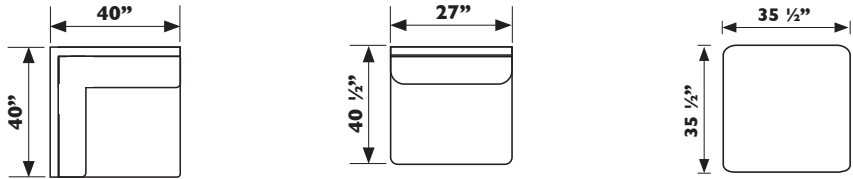

# DOVELY SECTIONAL

**M25CL - Chaise (Left Arm)\***  
**M25CR - Chaise (Right Arm)\***  
*Comes with built in USB charger*

UNIT	SEAT
H: 37 1/2"	H: 19 1/2"
W: 35"	W: 27 1/2"
D: 65"	D: 22 1/2"

**M25LL - Loveseat (Left Arm)\***  
**M25LR - Loveseat (Right Arm)\***  
*Comes with built in USB charger*

UNIT	SEAT
H: 37 1/2"	H: 19 1/2"
W: 60"	W: 54 1/2"
D: 40 1/2"	D: 22 1/2"

**M25AL - Armless Loveseat**

UNIT	SEAT
H: 37 1/2"	H: 19 1/2"
W: 54"	W: 55 1/2"
D: 40 1/2"	D: 22 1/2"

**M25AC - Armless Chair**

UNIT	SEAT
H: 37 1/2"	H: 19 1/2"
W: 27"	W: 27 1/2"
D: 40 1/2"	D: 22 1/2"

**M25W - Wedge**

UNIT	SEAT
H: 37 1/2"	H: 19 1/2"
W: 40"	W: 22 1/2"
D: 40"	D: 22 1/2"

**M25F - Storage Ottoman**

UNIT
H: 19 1/2"
W: 35 1/2"
D: 35 1/2"

Scan with your smart device's camera to learn more!

○ USB Charger