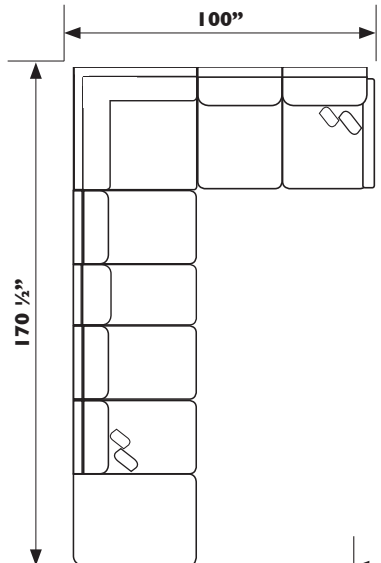

# DOVELY SECTIONAL

**M25CL - Chaise (Left Arm)\***  
**M25CR - Chaise (Right Arm)\***  
*Comes with built in USB charger*

UNIT	SEAT
H: 37 1/2"	H: 19 1/2"
W: 35"	W: 27 1/2"
D: 65"	D: 22 1/2"

**M25LL - Loveseat (Left Arm)\***  
**M25LR - Loveseat (Right Arm)\***  
*Comes with built in USB charger*

UNIT	SEAT
H: 37 1/2"	H: 19 1/2"
W: 60"	W: 54 1/2"
D: 40 1/2"	D: 22 1/2"

**M25AL - Armless Loveseat**

UNIT	SEAT
H: 37 1/2"	H: 19 1/2"
W: 54"	W: 55 1/2"
D: 40 1/2"	D: 22 1/2"

**M25AC - Armless Chair**

UNIT	SEAT
H: 37 1/2"	H: 19 1/2"
W: 27"	W: 27 1/2"
D: 40 1/2"	D: 22 1/2"

**M25W - Wedge**

UNIT	SEAT
H: 37 1/2"	H: 19 1/2"
W: 40"	W: 22 1/2"
D: 40"	D: 22 1/2"

**M25F - Storage Ottoman**

UNIT
H: 19 1/2"
W: 35 1/2"
D: 35 1/2"

Scan with your smart device's camera to learn more!

○ USB Charger