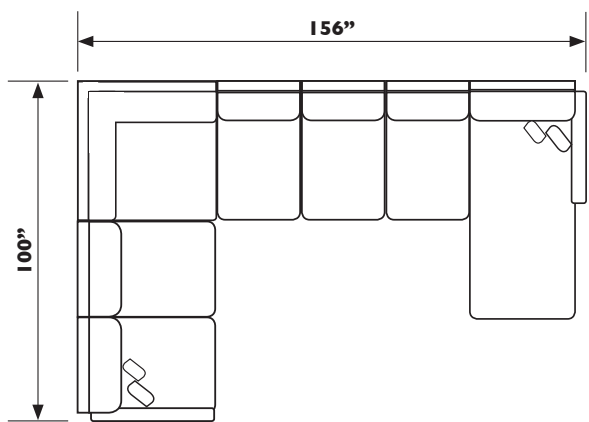

# DOVELY SECTIONAL

**M25CL - Chaise (Left Arm)\***  
**M25CR - Chaise (Right Arm)\***  
*Comes with built in USB charger*

UNIT	SEAT
H: 37 1/2"	H: 19 1/2"
W: 35"	W: 27 1/2"
D: 65"	D: 22 1/2"

**M25LL - Loveseat (Left Arm)\***  
**M25LR - Loveseat (Right Arm)\***  
*Comes with built in USB charger*

UNIT	SEAT
H: 37 1/2"	H: 19 1/2"
W: 60"	W: 54 1/2"
D: 40 1/2"	D: 22 1/2"

**M25AL - Armless Loveseat**

UNIT	SEAT
H: 37 1/2"	H: 19 1/2"
W: 54"	W: 55 1/2"
D: 40 1/2"	D: 22 1/2"

**M25AC - Armless Chair**

UNIT	SEAT
H: 37 1/2"	H: 19 1/2"
W: 27"	W: 27 1/2"
D: 40 1/2"	D: 22 1/2"

**M25W - Wedge**

UNIT	SEAT
H: 37 1/2"	H: 19 1/2"
W: 40"	W: 22 1/2"
D: 40"	D: 22 1/2"

**M25F - Storage Ottoman**

UNIT
H: 19 1/2"
W: 35 1/2"
D: 35 1/2"

Scan with your smart device's camera to learn more!

○ USB Charger