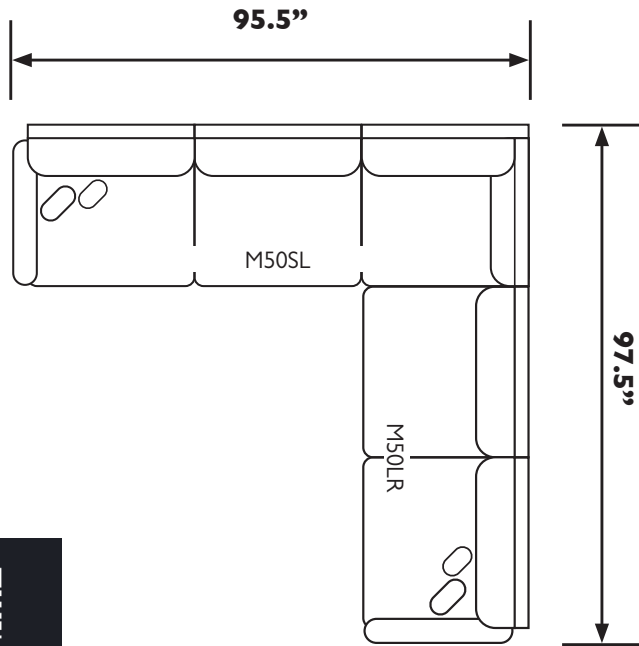

HANWAY SECTIONAL

SEE BACK FOR DETAILS

MADE IN THE

USA*

*Made in the USA of domestic & globally sourced components.

Best
HOME FURNISHINGS

HANWAY SECTIONAL

M50SL_ - Sofa (Left Arm)*
 M50SR_ - Sofa (Right Arm)*

UNIT	SEAT
H: 37.5"	H: 20"
W: 95.5"	W: 70"
D: 41"	D: 24.5"

M50LL_ - Loveseat (Left Arm)*
 M50LR_ - Loveseat (Right Arm)*

UNIT	SEAT
H: 37.5"	H: 20"
W: 56.5"	W: 48"
D: 41"	D: 24.5"

M50CL_ - Chaise (Left Arm)*
 M50CR_ - Chaise (Right Arm)*

UNIT	SEAT
H: 37.5"	H: 20"
W: 32"	W: 30.5"
D: 66"	D: 48.5"

M50AL_ - Armless Loveseat

UNIT	SEAT
H: 37.5"	H: 20"
W: 48"	W: 48"
D: 41"	D: 24.5"

M50AC_ - Armless Chair

UNIT	SEAT
H: 37.5"	H: 20"
W: 24"	W: 24"
D: 41"	D: 24.5"

M50W_ - Wedge

UNIT	SEAT
H: 37.5"	H: 20"
W: 51"	W: 15.5 - 42.5"
D: 51"	D: 30.5"

Scan with your smart device's camera to learn more!

*Comes with two pillows in choice of fabric, pillow 14

All measurements are approximate.