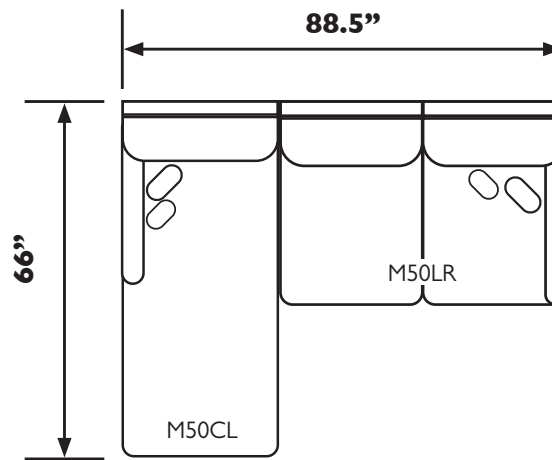

HANWAY SECTIONAL

SEE BACK FOR DETAILS

MADE IN THE

USA*

*Made in the USA of domestic & globally sourced components.

Best
HOME FURNISHINGS

HANWAY SECTIONAL

M50SL_ - Sofa (Left Arm)*
 M50SR_ - Sofa (Right Arm)*

UNIT	SEAT
H: 37.5"	H: 20"
W: 95.5"	W: 70"
D: 41"	D: 24.5"

M50LL_ - Loveseat (Left Arm)*
 M50LR_ - Loveseat (Right Arm)*

UNIT	SEAT
H: 37.5"	H: 20"
W: 56.5"	W: 48"
D: 41"	D: 24.5"

M50CL_ - Chaise (Left Arm)*
 M50CR_ - Chaise (Right Arm)*

UNIT	SEAT
H: 37.5"	H: 20"
W: 32"	W: 30.5"
D: 66"	D: 48.5"

M50AL_ - Armless Loveseat

UNIT	SEAT
H: 37.5"	H: 20"
W: 48"	W: 48"
D: 41"	D: 24.5"

M50AC_ - Armless Chair

UNIT	SEAT
H: 37.5"	H: 20"
W: 24"	W: 24"
D: 41"	D: 24.5"

M50W_ - Wedge

UNIT	SEAT
H: 37.5"	H: 20"
W: 51"	W: 15.5 - 42.5"
D: 51"	D: 30.5"

Scan with your smart device's camera to learn more!

*Comes with two pillows in choice of fabric, pillow 14

All measurements are approximate.