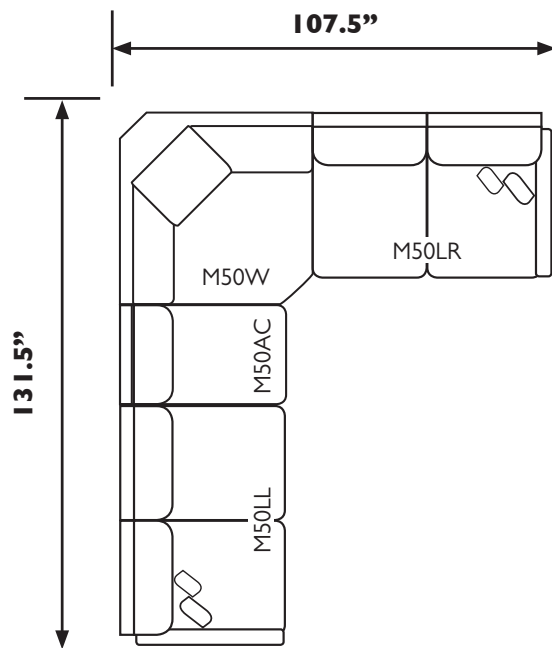

UNIT	SEAT
H: 37.5"	H: 20"
W: 95.5"	W: 70"
D: 41"	D: 24.5"

M50LL_ - Loveseat (Left Arm)*
 M50LR_ - Loveseat (Right Arm)*

UNIT	SEAT
H: 37.5"	H: 20"
W: 56.5"	W: 48"
D: 41"	D: 24.5"

M50CL_ - Chaise (Left Arm)*
 M50CR_ - Chaise (Right Arm)*

UNIT	SEAT
H: 37.5"	H: 20"
W: 32"	W: 30.5"
D: 66"	D: 48.5"

M50AL_ - Armless Loveseat

UNIT	SEAT
H: 37.5"	H: 20"
W: 48"	W: 48"
D: 41"	D: 24.5"

M50AC_ - Armless Chair

UNIT	SEAT
H: 37.5"	H: 20"
W: 24"	W: 24"
D: 41"	D: 24.5"

M50W_ - Wedge

UNIT	SEAT
H: 37.5"	H: 20"
W: 51"	W: 15.5 - 42.5"
D: 51"	D: 30.5"

Scan with your smart device's camera to learn more!

*Comes with two pillows in choice of fabric, pillow 14

All measurements are approximate.