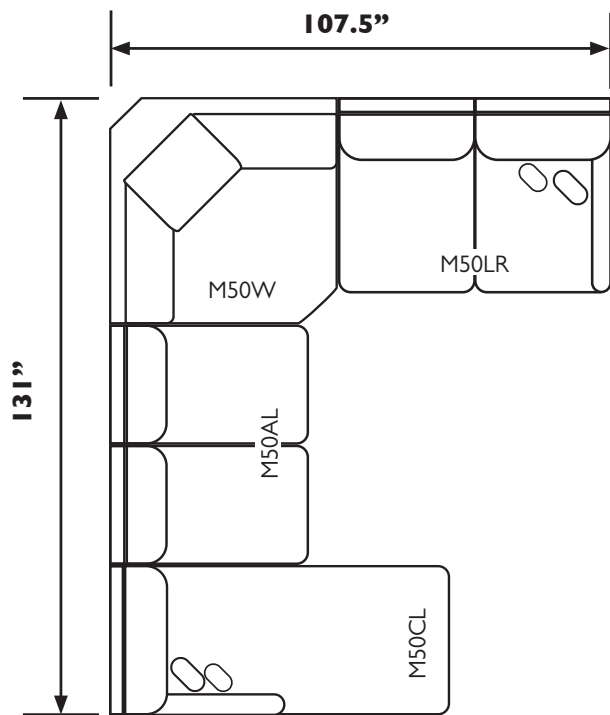

UNIT	SEAT
H: 37.5"	H: 20"
W: 95.5"	W: 70"
D: 41"	D: 24.5"

M50LL_ - Loveseat (Left Arm)*
 M50LR_ - Loveseat (Right Arm)*

UNIT	SEAT
H: 37.5"	H: 20"
W: 56.5"	W: 48"
D: 41"	D: 24.5"

M50CL_ - Chaise (Left Arm)*
 M50CR_ - Chaise (Right Arm)*

UNIT	SEAT
H: 37.5"	H: 20"
W: 32"	W: 30.5"
D: 66"	D: 48.5"

M50AL_ - Armless Loveseat

UNIT	SEAT
H: 37.5"	H: 20"
W: 48"	W: 48"
D: 41"	D: 24.5"

M50AC_ - Armless Chair

UNIT	SEAT
H: 37.5"	H: 20"
W: 24"	W: 24"
D: 41"	D: 24.5"

M50W_ - Wedge

UNIT	SEAT
H: 37.5"	H: 20"
W: 51"	W: 15.5 - 42.5"
D: 51"	D: 30.5"

Scan with your smart device's camera to learn more!

*Comes with two pillows in choice of fabric, pillow 14

All measurements are approximate.