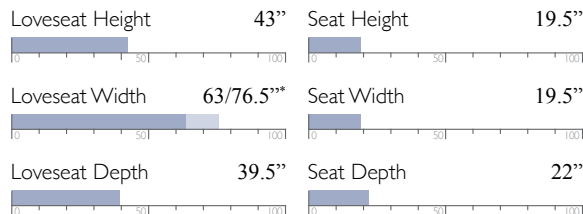

MEASUREMENTS:

LOVESEAT OPTIONS

Fabric	Leather
Manual Space Saver® L850RA4	Manual Space Saver® L850CA4
Manual Space Saver® w/ Console L850RC4	Manual Space Saver® w/ Console L850CC4
Manual Rocker w/ Console L850RC7	Manual Rocker w/ Console L850CC7
Power Space Saver® L850RP4	Power Space Saver® L850CP4
Power Space Saver® w/ Console L850RQ4	Power Space Saver® w/ Console L850CQ4
Power Space Saver® w/ Tilt Headrest L850RZ4	Power Space Saver® w/ Tilt Headrest L850CZ4
Power Space Saver® w/ Console & Tilt Headrest L850RY4	Power Space Saver® w/ Console & Tilt Headrest L850CY4
Power Rocker w/ Console L850RQ7	Power Rocker w/ Console L850CQ7
Power Rocker w/ Console & Tilt Headrest L850RY7	Power Rocker w/ Console & Tilt Headrest L850CY7

MEASUREMENTS:

*Console adds 13" to width measurement.

RECLINER OPTIONS

Fabric	Leather
Space Saver® 8M54	Space Saver® 8M54LU
Power Space Saver® 8MP54	Power Space Saver® 8MP54LU
Swivel Glider 8M55	Swivel Glider 8M55LU
Power Swivel Glider 8MP55	Power Swivel Glider 8MP55LU
Rocker 8M57	Rocker 8M57LU
Power Rocker 8MP57	Power Rocker 8MP57LU