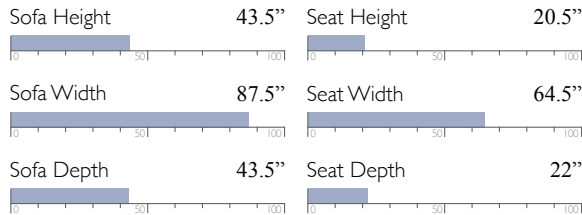

See reverse side for base options and dimensions.

RYSON COLLECTION | U850, L850, 8M5_

SOFA OPTIONS

Fabric	Leather
Manual Space Saver® U850RA4	Manual Space Saver® U850CA4
Power Space Saver® U850RP4	Power Space Saver® U850CP4
Power Space Saver® w/Tilt Headrest U850RZ4	Power Space Saver® w/Tilt Headrest U850CZ4

MEASUREMENTS:

LOVESEAT OPTIONS

Fabric	Leather
Manual Space Saver® L850RA4	Manual Space Saver® L850CA4
Manual Space Saver® w/ Console L850RC4	Manual Space Saver® w/ Console L850CC4
Manual Rocker w/ Console L850RC7	Manual Rocker w/ Console L850CC7
Power Space Saver® L850RP4	Power Space Saver® L850CP4
Power Space Saver® w/ Console L850RQ4	Power Space Saver® w/ Console L850CQ4
Power Space Saver® w/ Tilt Headrest L850RZ4	Power Space Saver® w/ Tilt Headrest L850CZ4
Power Space Saver® w/ Console & Tilt Headrest L850RY4	Power Space Saver® w/ Console & Tilt Headrest L850CY4
Power Rocker w/ Console L850RQ7	Power Rocker w/ Console L850CQ7
Power Rocker w/ Console & Tilt Headrest L850RY7	Power Rocker w/ Console & Tilt Headrest L850CY7