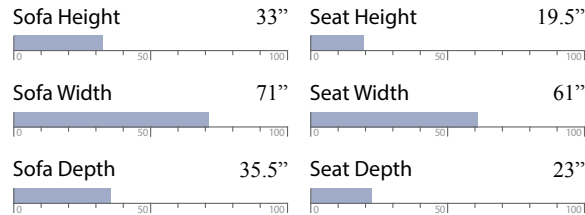

Full Sleeper Sofa w/ Memory Foam
S20MF_

CHAIR & A HALF OPTIONS

Twin Sleeper Chair
C20T_

Twin Sleeper Chair w/ Memory Foam
C20MT_

Chair & A Half
C20H_

MEASUREMENTS:

MEASUREMENTS:

MEASUREMENTS: