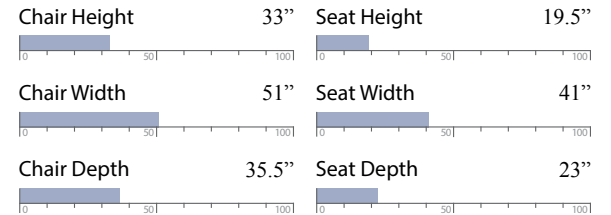

Full Sleeper Sofa w/ Memory Foam
S20MF_

CHAIR & A HALF OPTIONS

Twin Sleeper Chair
C20T_

Twin Sleeper Chair w/ Memory Foam
C20MT_

Chair & A Half
C20H_

MEASUREMENTS:

MEASUREMENTS:

MEASUREMENTS: