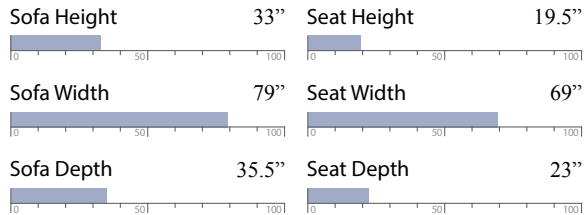

Full Sleeper Sofa w/ Memory Foam
S20MF_

CHAIR & A HALF OPTIONS

Twin Sleeper Chair
C20T_

Twin Sleeper Chair w/ Memory Foam
C20MT_

Chair & A Half
C20H_

MEASUREMENTS:

MEASUREMENTS:

MEASUREMENTS: