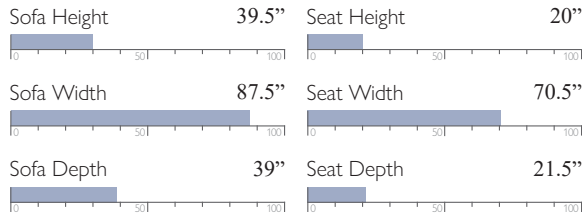

See reverse side for base options and dimensions.

ZAYNAH COLLECTION | S501, L501, 9MW2_

SOFA OPTIONS

Manual Space Saver®
S501CA4

Power Space Saver®
S501CP4

MEASUREMENTS:

LOVESEAT OPTIONS

Manual Space Saver®
L501CA4

Power Space Saver®
L501CP4

MEASUREMENTS:

RECLINER OPTIONS

Power Lift Recliner
9MW21LV

Space Saver®
9MW24LV

Power Space Saver®
9MP24LV

Swivel Glider
9MW25LV

Power Swivel Glider
9MP25LV