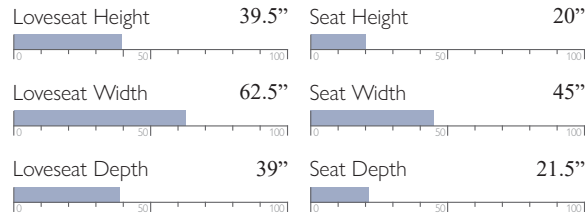

See reverse side for base options and dimensions.

ZAYNAH COLLECTION | S501, L501, 9MW2_

SOFA OPTIONS

Manual Space Saver®
S501CA4

Power Space Saver®
S501CP4

MEASUREMENTS:

LOVESEAT OPTIONS

Manual Space Saver®
L501CA4

Power Space Saver®
L501CP4

MEASUREMENTS:

RECLINER OPTIONS

Power Lift Recliner
9MW21LV

Space Saver®
9MW24LV

Power Space Saver®
9MP24LV

Swivel Glider
9MW25LV

Power Swivel Glider
9MP25LV