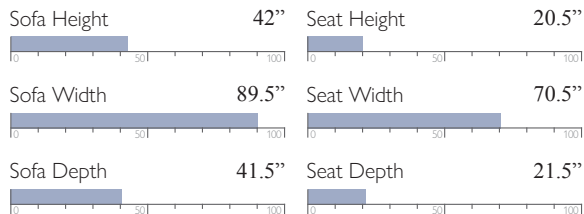

Power Space Saver® w/ Tilt Headrest
S650RZ4

MEASUREMENTS:

LOVESEAT OPTIONS

Manual Space Saver®
L650RA4

Manual Space Saver® w/ Console
L650RC4

Manual Rocker w/ Console
L650RC7

Power Space Saver®
L650RP4

Power Space Saver® w/ Console
L650RQ4