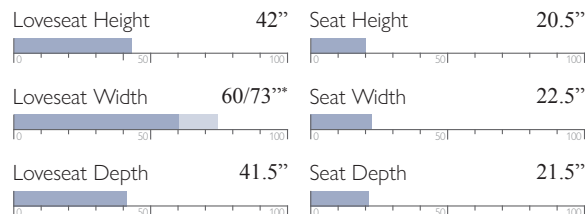

Power Space Saver® w/ Tilt Headrest
L650RZ4

Power Space Saver® w/ Console & Tilt Headrest
L650RY4

Power Rocker w/ Console
L650RQ7

Power Rocker w/ Console & Tilt Headrest
L650RY7

MEASUREMENTS:

*Console adds 13" to width measurement.

MEASUREMENTS: