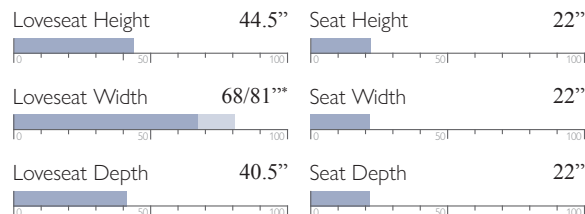

Power Space Saver® w/ Tilt Headrest
L720RZ4

Power Space Saver® w/ Console & Tilt Headrest
L720RY4

Power Rocker w/ Console
L720RQ7

Power Rocker w/ Console & Tilt Headrest
L720RY7

MEASUREMENTS:

*Console adds 13" to width measurement.