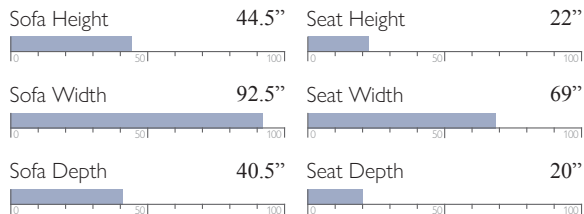

Power Space Saver® w/ Tilt Headrest
S720RZ4

MEASUREMENTS:

LOVESEAT OPTIONS

Manual Space Saver®
L720RA4

Manual Space Saver® w/ Console
L720RC4

Manual Rocker w/ Console
L720RC7

Power Space Saver®
L720RP4

Power Space Saver® w/ Console
L720RQ4