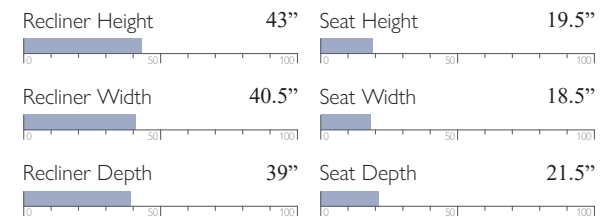

MEASUREMENTS:

*Console adds 13" to width measurement.

RECLINER OPTIONS

| Fabric | Leather |
|------------------------------|--------------------------------|
| Space Saver® 7N34 | Space Saver® 7N34LU |
| Power Space Saver® 7NP34 | Power Space Saver® 7NP34LU |
| Swivel Glider 7N35 | Swivel Glider 7N35LU |
| Power Swivel Glider 7NP35 | Power Swivel Glider 7NP35LU |
| Rocker 7N37 | Rocker 7N37LU |
| Power Rocker 7NP37 | Power Rocker 7NP37LU |

MEASUREMENTS:

Leather