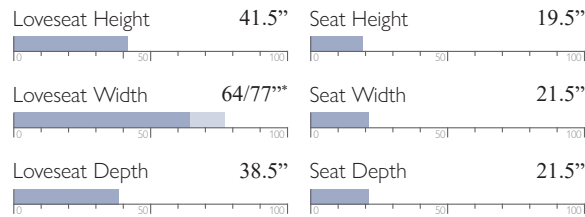

MEASUREMENTS: