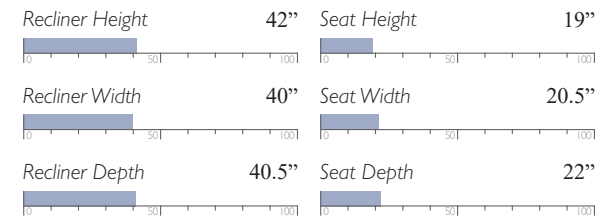

MEASUREMENTS:

The leather version is adorned with brass nailhead trim.