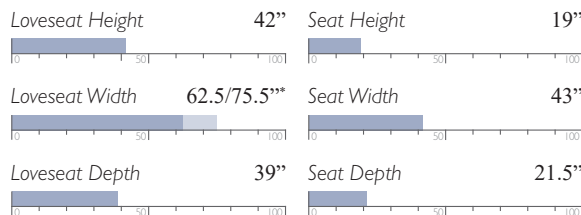

## MEASUREMENTS:

## MEASUREMENTS:

\*Console adds 13" to width measurement.