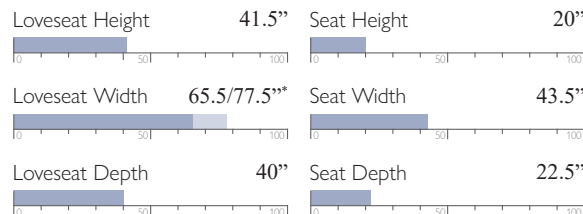

MEASUREMENTS:

LOVESEAT OPTIONS

Fabric	Leather
Manual Space Saver® L700RA4	Manual Space Saver® L700CA4
Manual Space Saver® w/ Console L700RC4	Manual Space Saver® w/ Console L700CC4
Manual Rocker w/ Console L700RC7	Manual Rocker w/ Console L700CC7
Power Space Saver® L700RP4	Power Space Saver® L700CP4
Power Space Saver® w/ Console L700RQ4	Power Space Saver® w/ Console L700CQ4
Power Space Saver® w/ Tilt Headrest L700RZ4	Power Space Saver® w/ Tilt Headrest L700CZ4
Power Space Saver® w/ Console & Tilt Headrest L700RY4	Power Space Saver® w/ Console & Tilt Headrest L700CY4
Power Rocker w/ Console L700RQ7	Power Rocker w/ Console L700CQ7
Power Rocker w/ Console & Tilt Headrest L700RY7	Power Rocker w/ Console & Tilt Headrest L700CY7

MEASUREMENTS:

*Console adds 13" to width measurement.

RECLINER OPTIONS

Fabric	Leather
Space Saver® 8MW84	Space Saver® 8MW84LV/LU
Power Space Saver® 8MP84	Power Space Saver® 8MP84LV/LU
Swivel Glider 8MW85	Swivel Glider 8MW85LV/LU
Power Swivel Glider 8MP85	Power Swivel Glider 8MP85LV/LU
Rocker 8MW87	Rocker 8MW87LV/LU
Power Rocker 8MP87	Power Rocker 8MP87LV/LU