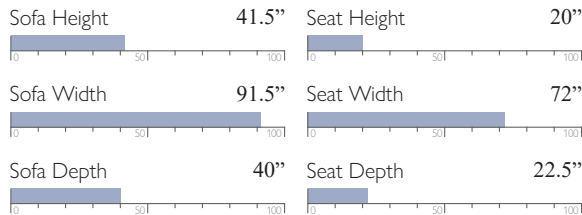

MEASUREMENTS:

LOVESEAT OPTIONS

Fabric	Leather
Manual Space Saver® L700RA4	Manual Space Saver® L700CA4
Manual Space Saver® w/ Console L700RC4	Manual Space Saver® w/ Console L700CC4
Manual Rocker w/ Console L700RC7	Manual Rocker w/ Console L700CC7
Power Space Saver® L700RP4	Power Space Saver® L700CP4
Power Space Saver® w/ Console L700RQ4	Power Space Saver® w/ Console L700CQ4
Power Space Saver® w/ Tilt Headrest L700RZ4	Power Space Saver® w/ Tilt Headrest L700CZ4
Power Space Saver® w/ Console & Tilt Headrest L700RY4	Power Space Saver® w/ Console & Tilt Headrest L700CY4
Power Rocker w/ Console L700RQ7	Power Rocker w/ Console L700CQ7
Power Rocker w/ Console & Tilt Headrest L700RY7	Power Rocker w/ Console & Tilt Headrest L700CY7