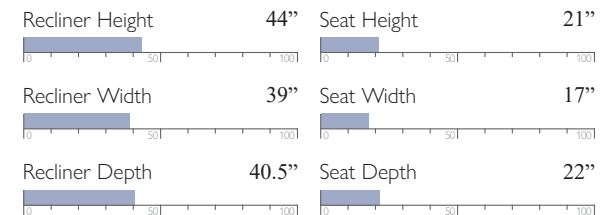

MEASUREMENTS:

LOVESEAT OPTIONS

Fabric	Leather
Manual Space Saver® L700RA4	Manual Space Saver® L700CA4
Manual Space Saver® w/ Console L700RC4	Manual Space Saver® w/ Console L700CC4
Manual Rocker w/ Console L700RC7	Manual Rocker w/ Console L700CC7
Power Space Saver® L700RP4	Power Space Saver® L700CP4
Power Space Saver® w/ Console L700RQ4	Power Space Saver® w/ Console L700CQ4
Power Space Saver® w/ Tilt Headrest L700RZ4	Power Space Saver® w/ Tilt Headrest L700CZ4
Power Space Saver® w/ Console & Tilt Headrest L700RY4	Power Space Saver® w/ Console & Tilt Headrest L700CY4
Power Rocker w/ Console L700RQ7	Power Rocker w/ Console L700CQ7
Power Rocker w/ Console & Tilt Headrest L700RY7	Power Rocker w/ Console & Tilt Headrest L700CY7

MEASUREMENTS:

*Console adds 13" to width measurement.

RECLINER OPTIONS

Fabric	Leather
Space Saver® 8MW84	Space Saver® 8MW84LV/LU
Power Space Saver® 8MP84	Power Space Saver® 8MP84LV/LU
Swivel Glider 8MW85	Swivel Glider 8MW85LV/LU
Power Swivel Glider 8MP85	Power Swivel Glider 8MP85LV/LU
Rocker 8MW87	Rocker 8MW87LV/LU
Power Rocker 8MP87	Power Rocker 8MP87LV/LU

Available with Power Tilt Headrest Option (8MZ8_)

MEASUREMENTS:

Leather