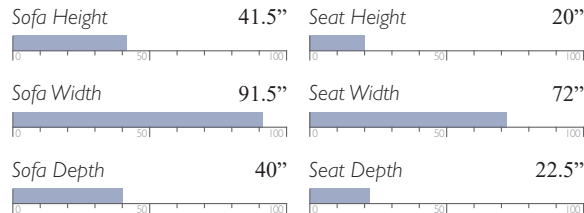

MEASUREMENTS:

LOVESEAT OPTIONS

Fabric	Leather
Manual Space Saver® L700RA4	Manual Space Saver® L700CA4
Manual Space Saver® w/ Console L700RC4	Manual Space Saver® w/ Console L700CC4
Manual Rocker w/ Console L700RC7	Manual Rocker w/ Console L700CC7
Power Space Saver® L700RP4	Power Space Saver® L700CP4
Power Space Saver® w/ Console L700RQ4	Power Space Saver® w/ Console L700CQ4
Power Space Saver® w/ Tilt Headrest L700RZ4	Power Space Saver® w/ Tilt Headrest L700CZ4
Power Space Saver® w/ Console & Tilt Headrest L700RY4	Power Space Saver® w/ Console & Tilt Headrest L700CY4
Power Rocker w/ Console L700RQ7	Power Rocker w/ Console L700CQ7
Power Rocker w/ Console & Tilt Headrest L700RY7	Power Rocker w/ Console & Tilt Headrest L700CY7