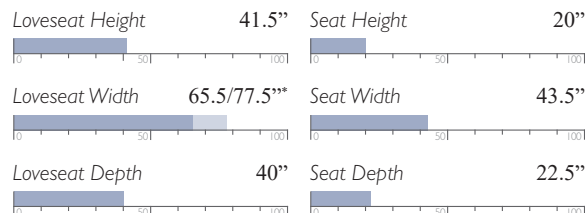

MEASUREMENTS: