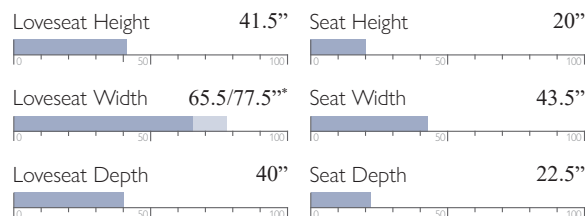

### MEASUREMENTS:

### MEASUREMENTS:

\*Console adds 13" to width measurement.