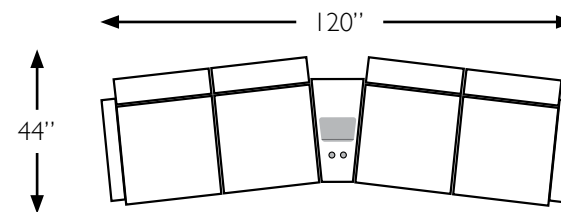

Our patented bracketing system prevents the units from being shifted and separating apart.

Scan with your smart device's camera to learn more!