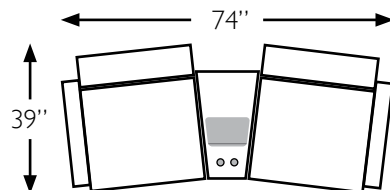

Our patented bracketing system prevents the units from being shifted and separating apart.

Scan with your smart device's camera to learn more!