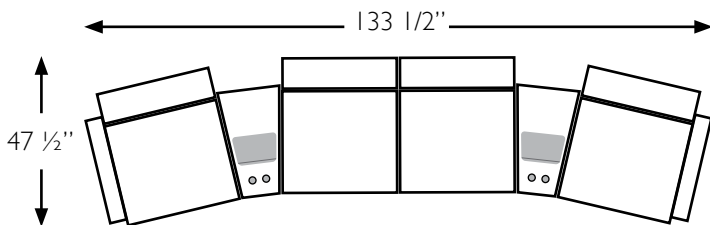

Our patented bracketing system prevents the units from being shifted and separating apart.

Scan with your smart device's camera to learn more!

All measurements are approximate.