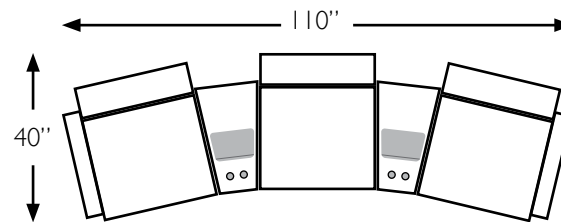

Our patented bracketing system prevents the units from being shifted and separating apart.

Scan with your smart device's camera to learn more!