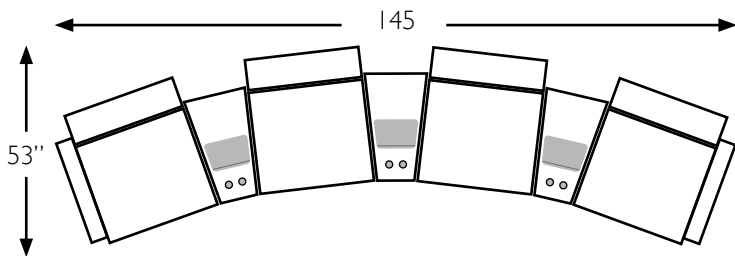

Our patented bracketing system prevents the units from being shifted and separating apart.

Scan with your smart device's camera to learn more!

All measurements are approximate.