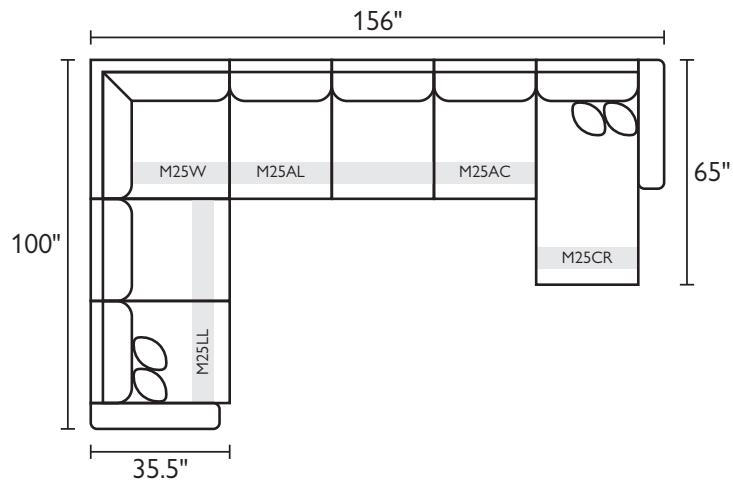

UNIT	SEAT
H: 37 1/2"	H: 19 1/2"
W: 35"	W: 27 1/2"
D: 65"	D: 22 1/2"

M25LL - Loveseat (Left Arm)*
M25LR - Loveseat (Right Arm)*

UNIT	SEAT
H: 37 1/2"	H: 19 1/2"
W: 60"	W: 54 1/2"
D: 40 1/2"	D: 22 1/2"

M25AL - Armless Loveseat

UNIT	SEAT
H: 37 1/2"	H: 19 1/2"
W: 54"	W: 55 1/2"
D: 40 1/2"	D: 22 1/2"

M25AC - Armless Chair

UNIT	SEAT
H: 37 1/2"	H: 19 1/2"
W: 27"	W: 27 1/2"
D: 40 1/2"	D: 22 1/2"

M25W - Wedge

UNIT	SEAT
H: 37 1/2"	H: 19 1/2"
W: 40"	W: 22 1/2"
D: 40"	D: 22 1/2"

M25F - Storage Ottoman

UNIT
H: 19 1/2"
W: 35 1/2"
D: 35 1/2"

Scan with your smart device's camera to learn more!

*Comes with two pillows in choice of fabric