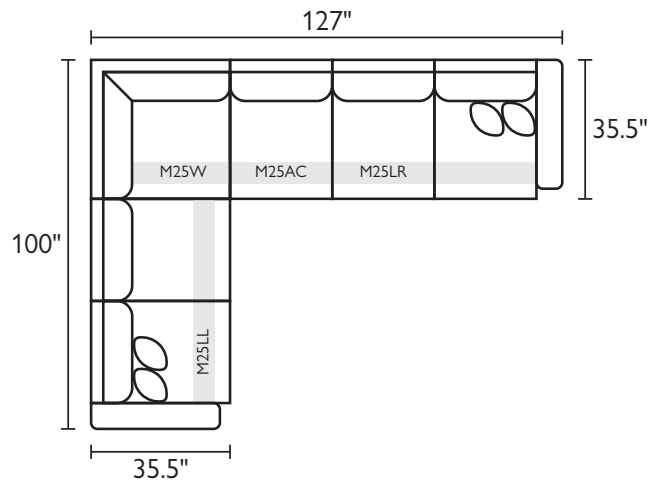

UNIT	SEAT
H: 37 1/2"	H: 19 1/2"
W: 35"	W: 27 1/2"
D: 65"	D: 22 1/2"

M25LL - Loveseat (Left Arm)*
M25LR - Loveseat (Right Arm)*

UNIT	SEAT
H: 37 1/2"	H: 19 1/2"
W: 60"	W: 54 1/2"
D: 40 1/2"	D: 22 1/2"

M25AL - Armless Loveseat

UNIT	SEAT
H: 37 1/2"	H: 19 1/2"
W: 54"	W: 55 1/2"
D: 40 1/2"	D: 22 1/2"

M25AC - Armless Chair

UNIT	SEAT
H: 37 1/2"	H: 19 1/2"
W: 27"	W: 27 1/2"
D: 40 1/2"	D: 22 1/2"

M25W - Wedge

UNIT	SEAT
H: 37 1/2"	H: 19 1/2"
W: 40"	W: 22 1/2"
D: 40"	D: 22 1/2"

M25F - Storage Ottoman

UNIT
H: 19 1/2"
W: 35 1/2"
D: 35 1/2"

Scan with your smart device's camera to learn more!

*Comes with two pillows in choice of fabric