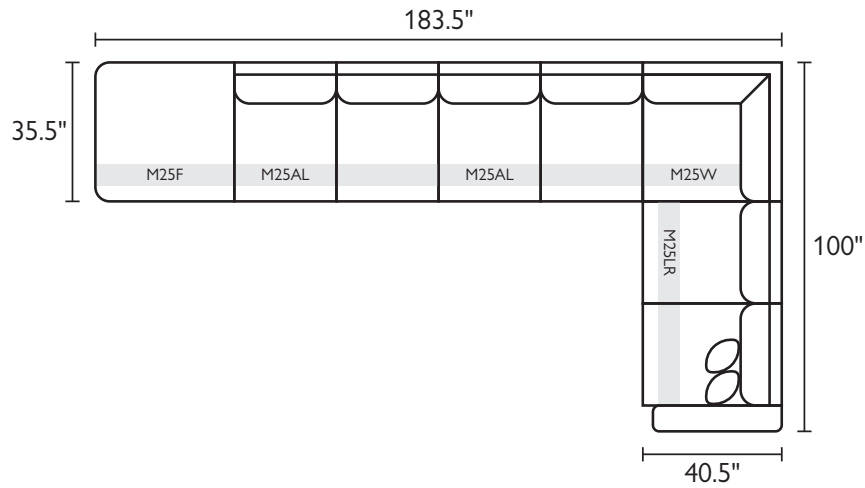

DOVELY SECTIONAL

SEE BACK FOR DETAILS

MADE IN THE

USA*

*Made in the USA of domestic & globally sourced components.

Best
HOME FURNISHINGS

DOVELY SECTIONAL

M25CL - Chaise (Left Arm)*
M25CR - Chaise (Right Arm)*

UNIT	SEAT
H: 37 1/2"	H: 19 1/2"
W: 35"	W: 27 1/2"
D: 65"	D: 22 1/2"

M25LL - Loveseat (Left Arm)*
M25LR - Loveseat (Right Arm)*

UNIT	SEAT
H: 37 1/2"	H: 19 1/2"
W: 60"	W: 54 1/2"
D: 40 1/2"	D: 22 1/2"

M25AL - Armless Loveseat

UNIT	SEAT
H: 37 1/2"	H: 19 1/2"
W: 54"	W: 55 1/2"
D: 40 1/2"	D: 22 1/2"

M25AC - Armless Chair

UNIT	SEAT
H: 37 1/2"	H: 19 1/2"
W: 27"	W: 27 1/2"
D: 40 1/2"	D: 22 1/2"

M25W - Wedge

UNIT	SEAT
H: 37 1/2"	H: 19 1/2"
W: 40"	W: 22 1/2"
D: 40"	D: 22 1/2"

M25F - Storage Ottoman

UNIT
H: 19 1/2"
W: 35 1/2"
D: 35 1/2"

Scan with your smart device's camera to learn more!

*Comes with two pillows in choice of fabric