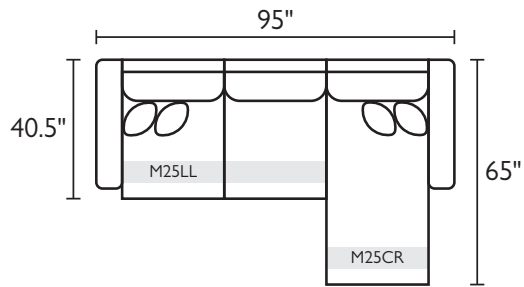

DOVELY SECTIONAL

UNIT	SEAT
H: 37 1/2"	H: 19 1/2"
W: 35"	W: 27 1/2"
D: 65"	D: 22 1/2"

UNIT	SEAT
H: 37 1/2"	H: 19 1/2"
W: 60"	W: 54 1/2"
D: 40 1/2"	D: 22 1/2"

M25AL - Armless Loveseat

UNIT	SEAT
H: 37 1/2"	H: 19 1/2"
W: 54"	W: 55 1/2"
D: 40 1/2"	D: 22 1/2"

M25AC - Armless Chair

UNIT	SEAT
H: 37 1/2"	H: 19 1/2"
W: 27"	W: 27 1/2"
D: 40 1/2"	D: 22 1/2"

M25W - Wedge

UNIT	SEAT
H: 37 1/2"	H: 19 1/2"
W: 40"	W: 22 1/2"
D: 40"	D: 22 1/2"

UNIT
H: 19 1/2"
W: 35 1/2"
D: 35 1/2"

Scan with your smart device's camera to learn more!