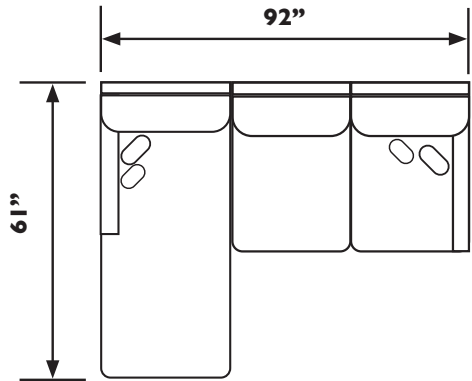

See reverse side for base options and dimensions.

TRAFTON SECTIONAL | M10_

M10CL_ - Chaise (Left Arm)*
 M10CL_LU - (Leather Match)
 M10CR_ - Chaise (Right Arm)*
 M10CR_LU - (Leather Match)

UNIT	SEAT
H: 35 1/2" †	H: 21 1/2" †
W: 35"	W: 30"
D: 60 1/2"	D: 47"

M10LL_ - Loveseat (Left Arm)*
 M10LL_LU - (Leather Match)
 M10LR_ - Loveseat (Right Arm)*
 M10LR_LU - (Leather Match)

UNIT	SEAT
H: 35 1/2" †	H: 21 1/2" †
W: 57"	W: 53 1/2"
D: 35 1/2"	D: 22 1/2"

M10AL_ - Armless Loveseat
 M10AL_LU - (Leather Match)

UNIT	SEAT
H: 35 1/2" †	H: 21 1/2" †
W: 54"	W: 54"
D: 36"	D: 22 1/2"

M10AC_ - Armless Chair
 M10AC_LU - (Leather Match)

UNIT	SEAT
H: 35 1/2" †	H: 21 1/2" †
W: 27"	W: 27"
D: 36"	D: 22 1/2"

M10W_ - Wedge
 M10W_LU - (Leather Match)

UNIT	SEAT
H: 35 1/2" †	H: 21 1/2" †
W: 35"	W: 22 1/2"
D: 35 1/2"	D: 22 1/2"

*Comes with two pillows in choice of fabric, pillow 6

† Add additional 1" to height for metal legs options

All measurements are approximate.