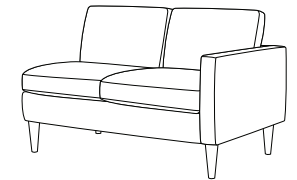

TRAFTON SECTIONAL | M10_

Personalize your space and style with the Trafton Sectional. This Mid-Century Modern sectional dons sleek track arms featuring convenient USB ports on each end, perfect for charging all of your devices. Loose back cushions filled with premium pillow fibers, and reversible seat cushions for added flexibility. This sectional sits atop beautifully tapered wood or metal legs. With over 700 fabrics available and one set of complementary pillows per end piece, the Trafton Sectional is completely customizable to elevate any space. With the ability to add as many pieces to fit your space, this sectional offers plenty of seating area to accommodate all of your guests.

Dark Walnut (DW)

Espresso (E)

Riverloom (R)

Brushed Gold (BG)

Brushed Nickel (BN)

FEATURES & CONSTRUCTION DETAILS

1. Premium cushioning in back, seat & arms
2. Custom Comfort provides zipper access to cushioning fiber in backs
3. Durable kiln-dried hardwood frame parts heavily reinforced with bolts, screws, glue, corner blocks and staples
4. No-sag seat springs with no-squeak spring clips
5. Reversible seat cushion
6. Conveniently located USB chargers for easy and convenient device charging
7. Detailed application of a variety of superior finishes

See reverse side for base options and dimensions.

TRAFTON SECTIONAL | M10_

M10CL_ - Chaise (Left Arm)*
 M10CL_LU - (Leather Match)
 M10CR_ - Chaise (Right Arm)*
 M10CR_LU - (Leather Match)

UNIT	SEAT
H: 35 1/2" †	H: 21 1/2" †
W: 35"	W: 30"
D: 60 1/2"	D: 47"

M10LL_ - Loveseat (Left Arm)*
 M10LL_LU - (Leather Match)
 M10LR_ - Loveseat (Right Arm)*
 M10LR_LU - (Leather Match)

UNIT	SEAT
H: 35 1/2" †	H: 21 1/2" †
W: 57"	W: 53 1/2"
D: 35 1/2"	D: 22 1/2"

M10AL_ - Armless Loveseat
 M10AL_LU - (Leather Match)