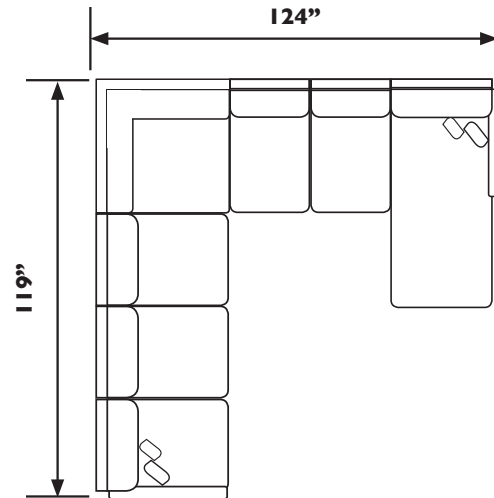

See reverse side for base options and dimensions.

TRAFTON SECTIONAL | M10_

M10CL_ - Chaise (Left Arm)*
 M10CL_LU - (Leather Match)
 M10CR_ - Chaise (Right Arm)*
 M10CR_LU - (Leather Match)

UNIT	SEAT
H: 35 1/2" †	H: 21 1/2" †
W: 35"	W: 30"
D: 60 1/2"	D: 47"

M10LL_ - Loveseat (Left Arm)*
 M10LL_LU - (Leather Match)
 M10LR_ - Loveseat (Right Arm)*
 M10LR_LU - (Leather Match)

UNIT	SEAT
H: 35 1/2" †	H: 21 1/2" †
W: 57"	W: 53 1/2"
D: 35 1/2"	D: 22 1/2"

M10AL_ - Armless Loveseat
 M10AL_LU - (Leather Match)

UNIT	SEAT
H: 35 1/2" †	H: 21 1/2" †
W: 54"	W: 54"
D: 36"	D: 22 1/2"

M10AC_ - Armless Chair
 M10AC_LU - (Leather Match)

UNIT	SEAT
H: 35 1/2" †	H: 21 1/2" †
W: 27"	W: 27"
D: 36"	D: 22 1/2"

M10W_ - Wedge
 M10W_LU - (Leather Match)

UNIT	SEAT
H: 35 1/2" †	H: 21 1/2" †
W: 35"	W: 22 1/2"
D: 35 1/2"	D: 22 1/2"

*Comes with two pillows in choice of fabric, pillow 6

† Add additional 1" to height for metal legs options

All measurements are approximate.