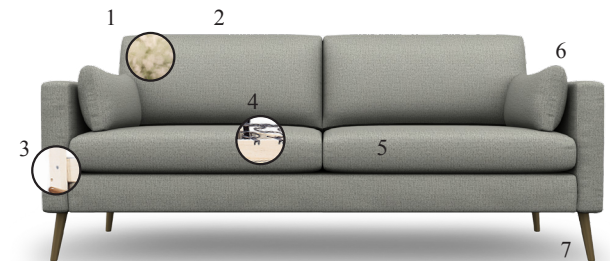

TRAFTON SECTIONAL | M10_

Personalize your space and style with the Trafton Sectional. This Mid-Century Modern sectional dons sleek track arms featuring convenient USB ports on each end, perfect for charging all of your devices. Loose back cushions filled with premium pillow fibers, and reversible seat cushions for added flexibility. This sectional sits atop beautifully tapered wood or metal legs. With over 700 fabrics available and one set of complementary pillows per end piece, the Trafton Sectional is completely customizable to elevate any space. With the ability to add as many pieces to fit your space, this sectional offers plenty of seating area to accommodate all of your guests.

Dark Walnut (DW)

Espresso (E)

Riverloom (R)

Brushed Gold (BG)

Brushed Nickel (BN)

FEATURES & CONSTRUCTION DETAILS

1. Premium cushioning in back, seat & arms
2. Custom Comfort provides zipper access to cushioning fiber in backs
3. Durable kiln-dried hardwood frame parts heavily reinforced with bolts, screws, glue, corner blocks and staples
4. No-sag seat springs with no-squeak spring clips
5. Reversible seat cushion
6. Conveniently located USB chargers for easy and convenient device charging
7. Detailed application of a variety of superior finishes

See reverse side for base options and dimensions.

TRAFTON SECTIONAL | M10_

M10CL_ - Chaise (Left Arm)*
 M10CL_LU - (Leather Match)
 M10CR_ - Chaise (Right Arm)*
 M10CR_LU - (Leather Match)

UNIT	SEAT
H: 35 1/2" †	H: 21 1/2" †
W: 35"	W: 30"
D: 60 1/2"	D: 47"

UNIT	SEAT
H: 35 1/2" †	H: 21 1/2" †
W: 35"	W: 22 1/2"
D: 35 1/2"	D: 22 1/2"

*Comes with two pillows in choice of fabric, pillow 6

† Add additional 1" to height for metal legs options

All measurements are approximate.