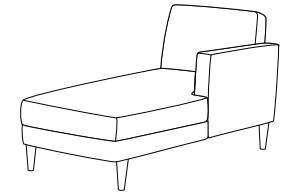

TRAFTON SECTIONAL | M10_

Personalize your space and style with the Trafton Sectional. This Mid-Century Modern sectional dons sleek track arms featuring convenient USB ports on each end, perfect for charging all of your devices. Loose back cushions filled with premium pillow fibers, and reversible seat cushions for added flexibility. This sectional sits atop beautifully tapered wood or metal legs. With over 700 fabrics available and one set of complementary pillows per end piece, the Trafton Sectional is completely customizable to elevate any space. With the ability to add as many pieces to fit your space, this sectional offers plenty of seating area to accommodate all of your guests.

Dark Walnut (DW)

Espresso (E)

Riverloom (R)

Brushed Gold (BG)

Brushed Nickel (BN)

FEATURES & CONSTRUCTION DETAILS

1. Premium cushioning in back, seat & arms
2. Custom Comfort provides zipper access to cushioning fiber in backs
3. Durable kiln-dried hardwood frame parts heavily reinforced with bolts, screws, glue, corner blocks and staples
4. No-sag seat springs with no-squeak spring clips
5. Reversible seat cushion
6. Conveniently located USB chargers for easy and convenient device charging
7. Detailed application of a variety of superior finishes

See reverse side for base options and dimensions.

TRAFTON SECTIONAL | M10_

M10CL_ - Chaise (Left Arm)*
 M10CL_LU - (Leather Match)
 M10CR_ - Chaise (Right Arm)*
 M10CR_LU - (Leather Match)

UNIT	SEAT
H: 35 1/2" †	H: 21 1/2" †
W: 35"	W: 30"
D: 60 1/2"	D: 47"

UNIT	SEAT
H: 35 1/2" †	H: 21 1/2" †
W: 35"	W: 22 1/2"
D: 35 1/2"	D: 22 1/2"

*Comes with two pillows in choice of fabric, pillow 6

† Add additional 1" to height for metal legs options

All measurements are approximate.