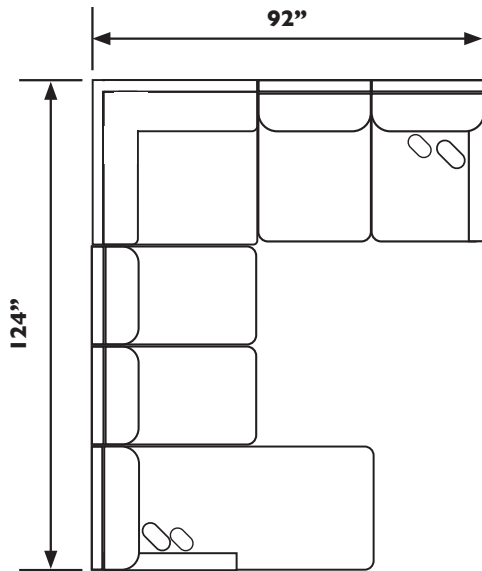

See reverse side for base options and dimensions.

TRAFTON SECTIONAL | M10_

M10CL_ - Chaise (Left Arm)*
 M10CL_LU - (Leather Match)
 M10CR_ - Chaise (Right Arm)*
 M10CR_LU - (Leather Match)

UNIT	SEAT
H: 35 1/2" †	H: 21 1/2" †
W: 35"	W: 30"
D: 60 1/2"	D: 47"

M10LL_ - Loveseat (Left Arm)*
 M10LL_LU - (Leather Match)
 M10LR_ - Loveseat (Right Arm)*
 M10LR_LU - (Leather Match)

UNIT	SEAT
H: 35 1/2" †	H: 21 1/2" †
W: 57"	W: 53 1/2"
D: 35 1/2"	D: 22 1/2"

M10AL_ - Armless Loveseat
 M10AL_LU - (Leather Match)

UNIT	SEAT
H: 35 1/2" †	H: 21 1/2" †
W: 54"	W: 54"
D: 36"	D: 22 1/2"

M10AC_ - Armless Chair
 M10AC_LU - (Leather Match)

UNIT	SEAT
H: 35 1/2" †	H: 21 1/2" †
W: 27"	W: 27"
D: 36"	D: 22 1/2"

M10W_ - Wedge
 M10W_LU - (Leather Match)

UNIT	SEAT
H: 35 1/2" †	H: 21 1/2" †
W: 35"	W: 22 1/2"
D: 35 1/2"	D: 22 1/2"

*Comes with two pillows in choice of fabric, pillow 6

† Add additional 1" to height for metal legs options

All measurements are approximate.