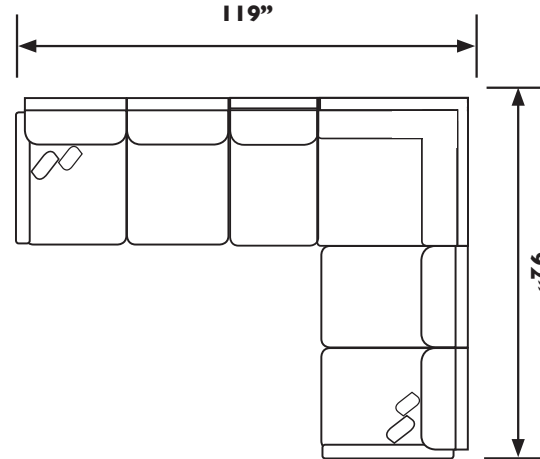

See reverse side for base options and dimensions.

TRAFTON SECTIONAL | M10_

M10CL_ - Chaise (Left Arm)*
 M10CL_LU - (Leather Match)
 M10CR_ - Chaise (Right Arm)*
 M10CR_LU - (Leather Match)

UNIT	SEAT
H: 35 1/2" †	H: 21 1/2" †
W: 35"	W: 30"
D: 60 1/2"	D: 47"

M10LL_ - Loveseat (Left Arm)*
 M10LL_LU - (Leather Match)
 M10LR_ - Loveseat (Right Arm)*
 M10LR_LU - (Leather Match)

UNIT	SEAT
H: 35 1/2" †	H: 21 1/2" †
W: 57"	W: 53 1/2"
D: 35 1/2"	D: 22 1/2"

M10AL_ - Armless Loveseat
 M10AL_LU - (Leather Match)

UNIT	SEAT
H: 35 1/2" †	H: 21 1/2" †
W: 54"	W: 54"
D: 36"	D: 22 1/2"

M10AC_ - Armless Chair
 M10AC_LU - (Leather Match)

UNIT	SEAT
H: 35 1/2" †	H: 21 1/2" †
W: 27"	W: 27"
D: 36"	D: 22 1/2"

M10W_ - Wedge
 M10W_LU - (Leather Match)

UNIT	SEAT
H: 35 1/2" †	H: 21 1/2" †
W: 35"	W: 22 1/2"
D: 35 1/2"	D: 22 1/2"

*Comes with two pillows in choice of fabric, pillow 6

† Add additional 1" to height for metal legs options

All measurements are approximate.