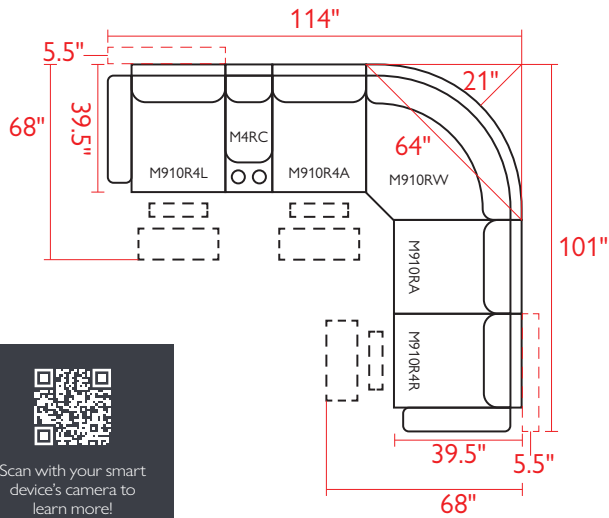

MAVERLY SECTIONAL

The clean lines, aesthetic details and diverse fabric offering define this reclining sectional. The chaise lounge features our exclusive Performa Weave® cushioning matrix for a cooler, more durable seating experience. With over 700 fabric and leather options and six pieces to configure your space, options are seemingly never-ending.

Innovative seat cushion technology, called Performa Weave®, is cooler, more durable and comfortable than standard foam.

Power headtilt adjustment for superior comfort and support where you need it most, all at the turn of a dial.

Outside recliners featuring power headtilt feature our easy-to-use Comfort Dial. Operate your reclining furniture at the simple turn of a dial.

Outside recliners featuring the power option come with built-in USB chargers.

Our patented bracketing system prevents the units from being shifted and separating apart.

All measurements are approximate.

RECLINER (LEFT ARM FACING) RECLINER (RIGHT ARM FACING)

UNIT	SEAT
H: 43.5"	H: 20.5"
W: 33"	W: 22"
D: 39.5"	D: 21.5"

FABRIC

- Recliner (Left Arm) - M910R4L
- Power Recliner (Left Arm) - M910RP4L
- Power Recliner w/ Tilt Headrest (Left Arm) - M910RZ4L
- Recliner (Right Arm) - M910R4R
- Power Recliner (Right Arm) - M910RP4R
- Power Recliner w/ Tilt Headrest (Right Arm) - M910RZ4R

LEATHER MATCH

- Recliner (Left Arm) - M910C4L
- Power Recliner (Left Arm) - M910CP4L
- Power Recliner w/ Tilt Headrest (Left Arm) - M910CZ4L
- Recliner (Right Arm) - M910C4R
- Power Recliner (Right Arm) - M910CP4R
- Power Recliner w/ Tilt Headrest (Right Arm) - M910CZ4R

Manual recline features outside handle.
Power recline features metallic push buttons w/ USB charger
Power tilt headrest features Comfort Dial w/ USB Charger

ARMLESS CHAIR | ARMLESS RECLINER*

UNIT	SEAT
H: 43.5"	H: 20.5"
W: 24"	W: 24"
D: 39.5"	D: 21.5"

FABRIC

- Armless Chair - M910RA
- Armless Recliner - M910R4A
- Power Armless Recliner - M910RP4A
- Power Armless Recliner w/ Tilt Headrest - M910RZ4A

LEATHER MATCH

- Armless Chair - M910CA
- Armless Recliner - M910C4A
- Power Armless Recliner - M910CP4A
- Power Armless Recliner w/ Tilt Headrest - M910CZ4A

CORNER WEDGE

UNIT	SEAT
H: 43.5"	H: 20.5"
W: 44"	W: 43"
D: 44"	D: 24"

FABRIC

- Corner Wedge - M910RW

LEATHER MATCH

- Corner Wedge - M910CW

STRAIGHT CONSOLE

UNIT
H: 35.5"
W: 13"
D: 35.5"

FABRIC

- Straight Console - M4RC

LEATHER MATCH

- Straight Console - M4CC

*Power armless recliners are operated by a push button control system located between the seats