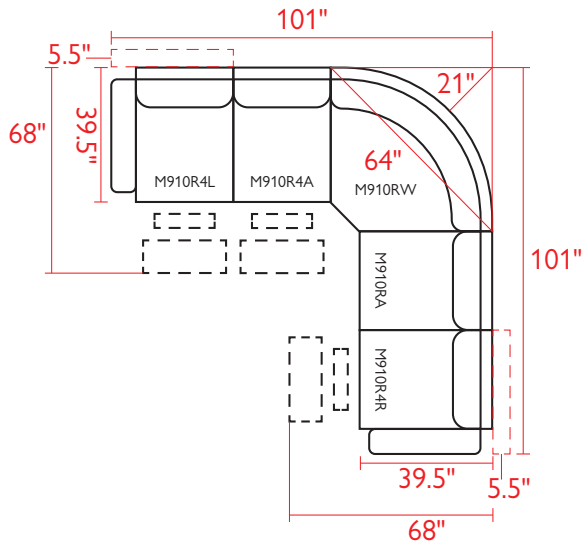

MAVERLY SECTIONAL

The clean lines, aesthetic details and diverse fabric offering define this reclining sectional. The chaise lounge features our exclusive Performa Weave® cushioning matrix for a cooler, more durable seating experience. With over 700 fabric and leather options and six pieces to configure your space, options are seemingly never-ending.

Innovative seat cushion technology, called Performa Weave®, is cooler, more durable and comfortable than standard foam.

Power headtilt adjustment for superior comfort and support where you need it most, all at the turn of a dial.

Outside recliners featuring power headtilt feature our easy-to-use Comfort Dial. Operate your reclining furniture at the simple turn of a dial.

Outside recliners featuring the power option come with built-in USB chargers.

Our patented bracketing system prevents the units from being shifted and separating apart.

All measurements are approximate.

RECLINER (LEFT ARM FACING) RECLINER (RIGHT ARM FACING)

UNIT	SEAT
H: 43.5"	H: 20.5"
W: 33"	W: 22"
D: 39.5"	D: 21.5"

FABRIC

- Recliner (Left Arm) - M910R4L
- Power Recliner (Left Arm) - M910RP4L
- Power Recliner w/ Tilt Headrest (Left Arm) - M910RZ4L
- Recliner (Right Arm) - M910R4R
- Power Recliner (Right Arm) - M910RP4R
- Power Recliner w/ Tilt Headrest (Right Arm) - M910RZ4R

LEATHER MATCH

- Recliner (Left Arm) - M910C4L
- Power Recliner (Left Arm) - M910CP4L
- Power Recliner w/ Tilt Headrest (Left Arm) - M910CZ4L
- Recliner (Right Arm) - M910C4R
- Power Recliner (Right Arm) - M910CP4R
- Power Recliner w/ Tilt Headrest (Right Arm) - M910CZ4R

Manual recline features outside handle.
Power recline features metallic push buttons w/ USB charger
Power tilt headrest features Comfort Dial w/ USB Charger

ARMLESS CHAIR | ARMLESS RECLINER*

UNIT	SEAT
H: 43.5"	H: 20.5"
W: 24"	W: 24"
D: 39.5"	D: 21.5"

FABRIC

- Armless Chair - M910RA
- Armless Recliner - M910R4A
- Power Armless Recliner - M910RP4A
- Power Armless Recliner w/ Tilt Headrest - M910RZ4A

LEATHER MATCH

- Armless Chair - M910CA
- Armless Recliner - M910C4A
- Power Armless Recliner - M910CP4A
- Power Armless Recliner w/ Tilt Headrest - M910CZ4A

CORNER WEDGE

UNIT	SEAT
H: 43.5"	H: 20.5"
W: 44"	W: 43"
D: 44"	D: 24"

FABRIC

- Corner Wedge - M910RW

LEATHER MATCH

- Corner Wedge - M910CW

STRAIGHT CONSOLE

UNIT
H: 35.5"
W: 13"
D: 35.5"

FABRIC

- Straight Console - M4RC

LEATHER MATCH

- Straight Console - M4CC

*Power armless recliners are operated by a push button control system located between the seats