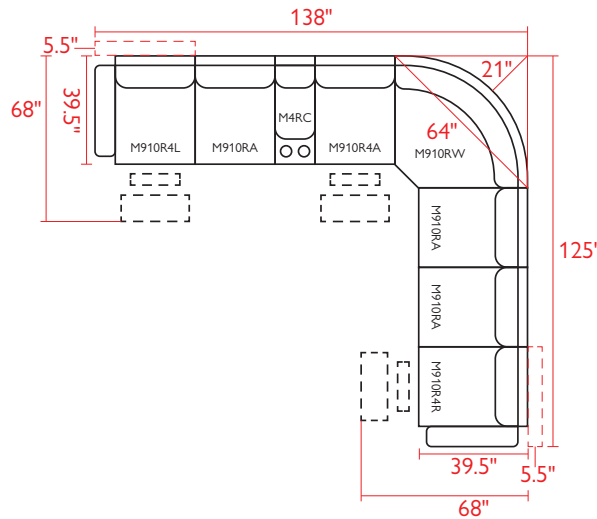

MAVERLY SECTIONAL

The clean lines, aesthetic details and diverse fabric offering define this reclining sectional. The chaise lounge features our exclusive Performa Weave® cushioning matrix for a cooler, more durable seating experience. With over 700 fabric and leather options and six pieces to configure your space, options are seemingly never-ending.

Innovative seat cushion technology, called Performa Weave®, is cooler, more durable and comfortable than standard foam.

Power headtilt adjustment for superior comfort and support where you need it most, all at the turn of a dial.

Outside recliners featuring power headtilt feature our easy-to-use Comfort Dial. Operate your reclining furniture at the simple turn of a dial.

Outside recliners featuring the power option come with built-in USB chargers.

Our patented bracketing system prevents the units from being shifted and separating apart.

All measurements are approximate.

RECLINER (LEFT ARM FACING) RECLINER (RIGHT ARM FACING)

UNIT	SEAT
H: 43.5"	H: 20.5"
W: 33"	W: 22"
D: 39.5"	D: 21.5"

FABRIC

- Recliner (Left Arm) - M910R4L
- Power Recliner (Left Arm) - M910RP4L
- Power Recliner w/ Tilt Headrest (Left Arm) - M910RZ4L
- Recliner (Right Arm) - M910R4R
- Power Recliner (Right Arm) - M910RP4R
- Power Recliner w/ Tilt Headrest (Right Arm) - M910RZ4R

LEATHER MATCH

- Recliner (Left Arm) - M910C4L
- Power Recliner (Left Arm) - M910CP4L
- Power Recliner w/ Tilt Headrest (Left Arm) - M910CZ4L
- Recliner (Right Arm) - M910C4R
- Power Recliner (Right Arm) - M910CP4R
- Power Recliner w/ Tilt Headrest (Right Arm) - M910CZ4R

Manual recline features outside handle.
Power recline features metallic push buttons w/ USB charger
Power tilt headrest features Comfort Dial w/ USB Charger

ARMLESS CHAIR | ARMLESS RECLINER*

UNIT	SEAT
H: 43.5"	H: 20.5"
W: 24"	W: 24"
D: 39.5"	D: 21.5"

FABRIC

- Armless Chair - M910RA
- Armless Recliner - M910R4A
- Power Armless Recliner - M910RP4A
- Power Armless Recliner w/ Tilt Headrest - M910RZ4A

LEATHER MATCH

- Armless Chair - M910CA
- Armless Recliner - M910C4A
- Power Armless Recliner - M910CP4A
- Power Armless Recliner w/ Tilt Headrest - M910CZ4A

CORNER WEDGE

UNIT	SEAT
H: 43.5"	H: 20.5"
W: 44"	W: 43"
D: 44"	D: 24"

FABRIC

- Corner Wedge - M910RW

LEATHER MATCH

- Corner Wedge - M910CW

STRAIGHT CONSOLE

UNIT
H: 35.5"
W: 13"
D: 35.5"

FABRIC

- Straight Console - M4RC

LEATHER MATCH

- Straight Console - M4CC

*Power armless recliners are operated by a push button control system located between the seats