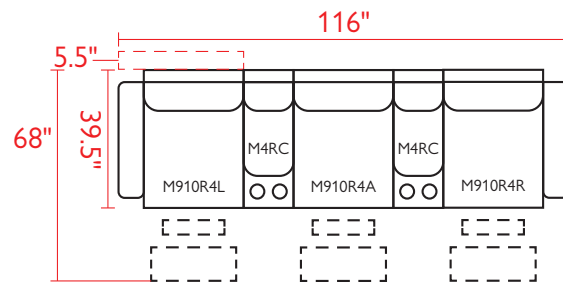

MAVERLY SECTIONAL

The clean lines, aesthetic details and diverse fabric offering define this reclining sectional. The chaise lounge features our exclusive Performa Weave® cushioning matrix for a cooler, more durable seating experience. With over 700 fabric and leather options and six pieces to configure your space, options are seemingly never-ending.

Innovative seat cushion technology, called Performa Weave®, is cooler, more durable and comfortable than standard foam.

Power headtilt adjustment for superior comfort and support where you need it most, all at the turn of a dial.

Outside recliners featuring power headtilt feature our easy-to-use Comfort Dial. Operate your reclining furniture at the simple turn of a dial.

Outside recliners featuring the power option come with built-in USB chargers.

Our patented bracketing system prevents the units from being shifted and separating apart.

All measurements are approximate.

RECLINER (LEFT ARM FACING) RECLINER (RIGHT ARM FACING)

UNIT	SEAT
H: 43.5"	H: 20.5"
W: 33"	W: 22"
D: 39.5"	D: 21.5"

FABRIC

- Recliner (Left Arm) - M910R4L
- Power Recliner (Left Arm) - M910RP4L
- Power Recliner w/ Tilt Headrest (Left Arm) - M910RZ4L
- Recliner (Right Arm) - M910R4R
- Power Recliner (Right Arm) - M910RP4R
- Power Recliner w/ Tilt Headrest (Right Arm) - M910RZ4R

LEATHER MATCH

- Recliner (Left Arm) - M910C4L
- Power Recliner (Left Arm) - M910CP4L
- Power Recliner w/ Tilt Headrest (Left Arm) - M910CZ4L
- Recliner (Right Arm) - M910C4R
- Power Recliner (Right Arm) - M910CP4R
- Power Recliner w/ Tilt Headrest (Right Arm) - M910CZ4R

Manual recline features outside handle.
Power recline features metallic push buttons w/ USB charger
Power tilt headrest features Comfort Dial w/ USB Charger

ARMLESS CHAIR | ARMLESS RECLINER*

UNIT	SEAT
H: 43.5"	H: 20.5"
W: 24"	W: 24"
D: 39.5"	D: 21.5"

FABRIC

- Armless Chair - M910RA
- Armless Recliner - M910R4A
- Power Armless Recliner - M910RP4A
- Power Armless Recliner w/ Tilt Headrest - M910RZ4A

LEATHER MATCH

- Armless Chair - M910CA
- Armless Recliner - M910C4A
- Power Armless Recliner - M910CP4A
- Power Armless Recliner w/ Tilt Headrest - M910CZ4A

CORNER WEDGE

UNIT	SEAT
H: 43.5"	H: 20.5"
W: 44"	W: 43"
D: 44"	D: 24"

FABRIC

- Corner Wedge - M910RW

LEATHER MATCH

- Corner Wedge - M910CW

STRAIGHT CONSOLE

UNIT
H: 35.5"
W: 13"
D: 35.5"

FABRIC

- Straight Console - M4RC

LEATHER MATCH

- Straight Console - M4CC

*Power armless recliners are operated by a push button control system located between the seats