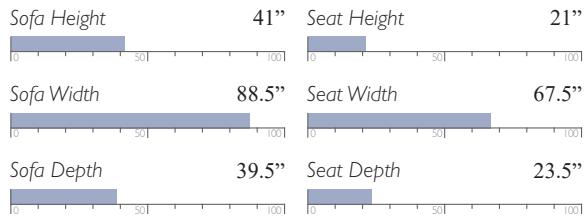

See reverse side for base options and dimensions.

EVERLASTING COLLECTION | S515, L515, 9MW8_

SOFA OPTIONS

Manual Space Saver®
S515RA4

Power Space Saver®
S515RP4

Power Space Saver® w/ Tilt Headrest
S515RZ4

MEASUREMENTS: