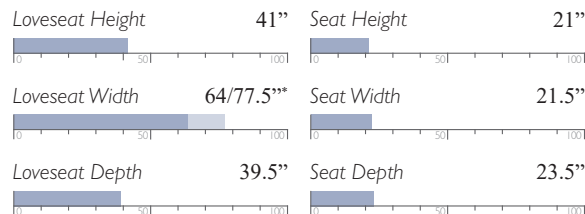

See reverse side for base options and dimensions.

EVERLASTING COLLECTION | S515, L515, 9MW8_

SOFA OPTIONS

Manual Space Saver®
S515RA4

Power Space Saver®
S515RP4

Power Space Saver® w/ Tilt Headrest
S515RZ4

MEASUREMENTS:

LOVESEAT OPTIONS

Manual Space Saver®
L515RA4

Manual Space Saver® w/ Console
L515RC4

Manual Rocker w/ Console
L515RC7

Power Space Saver®
L515RP4

Power Space Saver® w/ Console
L515RQ4

Power Space Saver® w/ Tilt Headrest
L515RZ4

Power Space Saver® w/ Console & Tilt Headrest
L515RY4

Power Rocker w/ Console
L515RQ7

Power Rocker w/ Console & Tilt Headrest
L515RY7

MEASUREMENTS:

*Console adds 13" to width measurement.

RECLINER OPTIONS

Power Lift Recliner†
9MW81-1