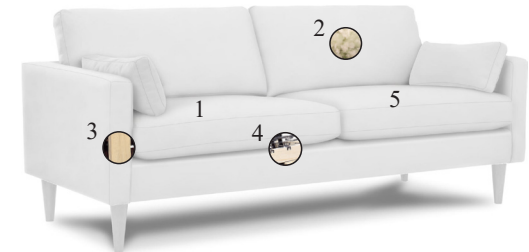

F10_LU

MEASUREMENTS:

Sofa Height 34.5***

Sofa Width 81"

Sofa Depth 35.5"

Seat Height 20.5***

Seat Width 72"

Seat Depth 22.5"