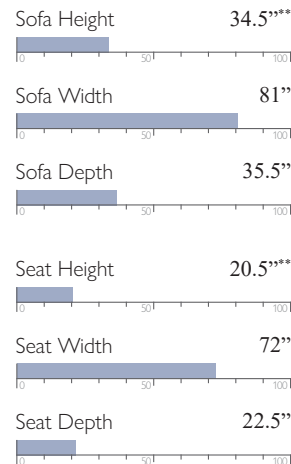

## MATCHING CHAIR:

C10

Cover Shown: 20613B

## MEASUREMENTS: