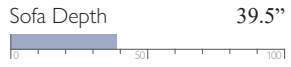

See reverse side for base options and dimensions.

Made in the USA of domestic & globally sourced components.

EVERLASTING COLLECTION | S515, L515, 9MW8_

BROSMER RECLINER

SOFA OPTIONS

Manual Space Saver®
S515RA4

Power Space Saver®
S515RP4

Power Space Saver® w/ Tilt Headrest
S515RZ4

MEASUREMENTS:

LOVESEAT OPTIONS

Manual Space Saver®
L515RA4

Manual Space Saver® w/ Console
L515RC4

Manual Rocker w/ Console
L515RC7

Power Space Saver®
L515RP4