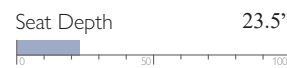

Power Space Saver®
S515RP4

Power Space Saver® w/ Tilt Headrest
S515RZ4

MEASUREMENTS:

LOVESEAT OPTIONS

Manual Space Saver®
L515RA4

Manual Space Saver® w/ Console
L515RC4

Manual Rocker w/ Console
L515RC7

Power Space Saver®
L515RP4

Power Space Saver® w/ Console
L515RQ4

Power Space Saver® w/ Tilt Headrest
L515RZ4

Power Space Saver® w/ Console & Tilt Headrest
L515RY4

Power Rocker w/ Console
L515RQ7

Power Rocker w/ Console & Tilt Headrest
L515RY7

MEASUREMENTS:

*Console adds 13" to width measurement.

RECLINER OPTIONS

Fabric

Leather

Power Lift Recliner†
9MW81-1

Power Lift Recliner†
9MW81-1LU/LV

Space Saver®†
9MW84-1