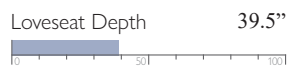

MEASUREMENTS: