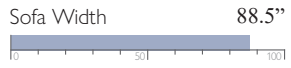

See reverse side for base options and dimensions.

Made in the USA of domestic & globally sourced components.

EVERLASTING COLLECTION | S515, L515, 9MW8_

BROSMER RECLINER

SOFA OPTIONS

Manual Space Saver®
S515RA4

Power Space Saver®
S515RP4

Power Space Saver® w/ Tilt Headrest
S515RZ4

MEASUREMENTS:

LOVESEAT OPTIONS

Manual Space Saver®
L515RA4

Manual Space Saver® w/ Console
L515RC4

Manual Rocker w/ Console
L515RC7

Power Space Saver®
L515RP4