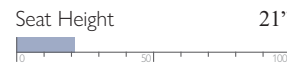

Power Space Saver®
S515RP4

Power Space Saver® w/ Tilt Headrest
S515RZ4

MEASUREMENTS:

LOVESEAT OPTIONS

Manual Space Saver®
L515RA4

Manual Space Saver® w/ Console
L515RC4

Manual Rocker w/ Console
L515RC7

Power Space Saver®
L515RP4

Power Space Saver® w/ Console
L515RQ4

Power Space Saver® w/ Tilt Headrest
L515RZ4

Power Space Saver® w/ Console & Tilt Headrest
L515RY4

Power Rocker w/ Console
L515RQ7

Power Rocker w/ Console & Tilt Headrest
L515RY7

MEASUREMENTS:

*Console adds 13" to width measurement.

RECLINER OPTIONS

Fabric

Leather

Power Lift Recliner†
9MW81-1

Power Lift Recliner†
9MW81-1LU/LV

Space Saver®†
9MW84-1