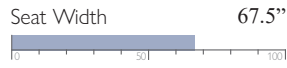

Power Space Saver®
S515RP4

Power Space Saver® w/ Tilt Headrest
S515RZ4

MEASUREMENTS:

LOVESEAT OPTIONS

Manual Space Saver®
L515RA4

Manual Space Saver® w/ Console
L515RC4

Manual Rocker w/ Console
L515RC7

Power Space Saver®
L515RP4