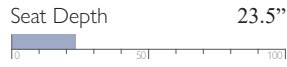

Power Space Saver®
S515RP4

Power Space Saver® w/ Tilt Headrest
S515RZ4

MEASUREMENTS:

LOVESEAT OPTIONS

Manual Space Saver®
L515RA4

Manual Space Saver® w/ Console
L515RC4

Manual Rocker w/ Console
L515RC7

Power Space Saver®
L515RP4