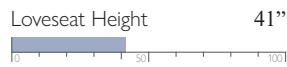

Power Space Saver®
S515RP4

Power Space Saver® w/ Tilt Headrest
S515RZ4

MEASUREMENTS:

LOVESEAT OPTIONS

Manual Space Saver®
L515RA4

Manual Space Saver® w/ Console
L515RC4

Manual Rocker w/ Console
L515RC7

Power Space Saver®
L515RP4

Power Space Saver® w/ Console
L515RQ4

Power Space Saver® w/ Tilt Headrest
L515RZ4

Power Space Saver® w/ Console & Tilt Headrest
L515RY4

Power Rocker w/ Console
L515RQ7

Power Rocker w/ Console & Tilt Headrest
L515RY7

MEASUREMENTS:

*Console adds 13" to width measurement.

RECLINER OPTIONS

Fabric

Leather

Power Lift Recliner†
9MW81-1

Power Lift Recliner†
9MW81-1LU/LV

Space Saver®†
9MW84-1