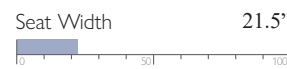

Power Space Saver®
S515RP4

Power Space Saver® w/ Tilt Headrest
S515RZ4

MEASUREMENTS:

LOVESEAT OPTIONS

Manual Space Saver®
L515RA4

Manual Space Saver® w/ Console
L515RC4

Manual Rocker w/ Console
L515RC7

Power Space Saver®
L515RP4

Power Space Saver® w/ Console
L515RQ4

Power Space Saver® w/ Tilt Headrest
L515RZ4

Power Space Saver® w/ Console & Tilt Headrest
L515RY4

Power Rocker w/ Console
L515RQ7

Power Rocker w/ Console & Tilt Headrest
L515RY7

MEASUREMENTS:

*Console adds 13" to width measurement.

RECLINER OPTIONS

Fabric

Leather

Power Lift Recliner†
9MW81-1

Power Lift Recliner†
9MW81-1LU/LV

Space Saver®†
9MW84-1