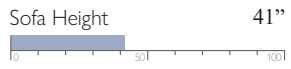

See reverse side for base options and dimensions.

Made in the USA of domestic & globally sourced components.

EVERLASTING COLLECTION | S515, L515, 9MW8_

BROSMER RECLINER

SOFA OPTIONS

Manual Space Saver®
S515RA4

Power Space Saver®
S515RP4

Power Space Saver® w/ Tilt Headrest
S515RZ4

MEASUREMENTS:

LOVESEAT OPTIONS

Manual Space Saver®
L515RA4

Manual Space Saver® w/ Console
L515RC4

Manual Rocker w/ Console
L515RC7

Power Space Saver®
L515RP4