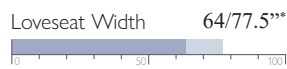

MEASUREMENTS: