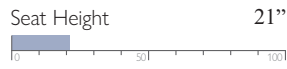

Power Space Saver®
S515RP4

Power Space Saver® w/ Tilt Headrest
S515RZ4

MEASUREMENTS:

LOVESEAT OPTIONS

Manual Space Saver®
L515RA4

Manual Space Saver® w/ Console
L515RC4

Manual Rocker w/ Console
L515RC7

Power Space Saver®
L515RP4