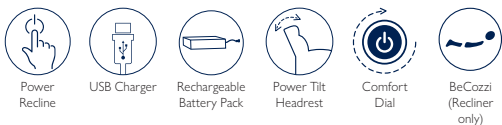

OVER 700 COVER OPTIONS:

Fabric
Leather, 40 colors

STANDARD:

ADDITIONAL OPTIONS:

FEATURES & CONSTRUCTION DETAILS

1. Space Saver® reclining design
2. Convenient removable backs for ease in handling
3. Proprietary cushioning fiber blend maximizes comfort & resiliency
4. Easy access back design allows for lumbar adjustment
5. Durable kiln-dried hardwood frame parts heavily reinforced with bolts, screws, glue, corner blocks and staples.
6. Truss plates ensure the strongest frame construction
7. No-sag seat springs with no-squeak spring clips
8. Proprietary heavy-duty all-steel mechanism with a smooth & easy reclining motion
9. Perma-Weave® cushions are more durable, comfortable and offer a cooler seating experience
10. Adjustable kick-out tension