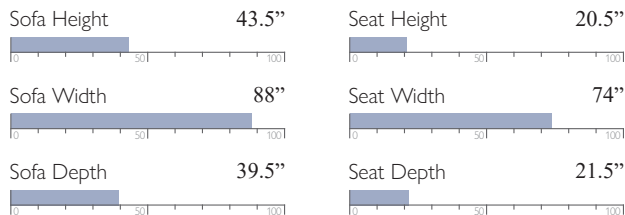

See reverse side for base options and dimensions.

MAVERLY COLLECTION | S910, L910, 9N1_

SOFA OPTIONS

Fabric	Leather
Manual Space Saver® S910RA4	Manual Space Saver® S910CA4
Power Space Saver® S910RP4	Power Space Saver® S910CP4
Power Space Saver® w/ Tilt Headrest S910RZ4	Power Space Saver® w/ Tilt Headrest S910CZ4

MEASUREMENTS:

LOVESEAT OPTIONS

Fabric	Leather
Manual Space Saver® L910RA4	Manual Space Saver® L910CA4
Manual Space Saver® w/ Console L910RC4	Manual Space Saver® w/ Console L910CC4
Manual Rocker w/ Console L910RC7	Manual Rocker w/ Console L910CC7
Power Space Saver® L910RP4	Power Space Saver® L910CP4
Power Space Saver® w/ Console L910RQ4	Power Space Saver® w/ Console L910CQ4
Power Space Saver® w/ Tilt Headrest L910RZ4	Power Space Saver® w/ Tilt Headrest L910CZ4
Power Space Saver® w/ Console & Tilt Headrest L910RY4	Power Space Saver® w/ Console & Tilt Headrest L910CY4
Power Rocker w/ Console L910RQ7	Power Rocker w/ Console L910CQ7
Power Rocker w/ Console & Tilt Headrest L910RY7	Power Rocker w/ Console & Tilt Headrest L910CY7