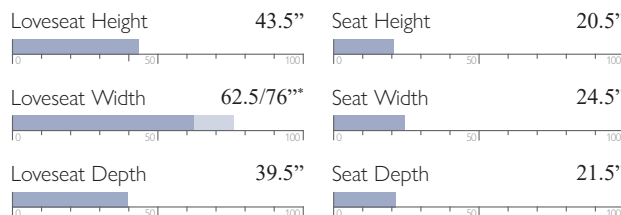

MEASUREMENTS: