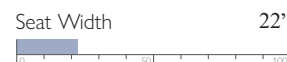

MEASUREMENTS:

*Console adds 13" to width measurement.

RECLINER OPTIONS

Fabric

Leather

Power Lift Recliner
9N31

Power Lift Recliner
9N31LU

Space Saver®
9N34

Space Saver®
9N34LU

Power Space Saver®
9NP34

Power Space Saver®
9NP34LU

Swivel Glider
9N35

Swivel Glider
9N35LU

Power Swivel Glider
9NP35

Power Swivel Glider
9NP35LU

Rocker
9N37

Rocker
9N37LU

Power Rocker
9NP37

Power Rocker
9NP37LU

Available with Power Tilt Headrest Option (9NZ3_)