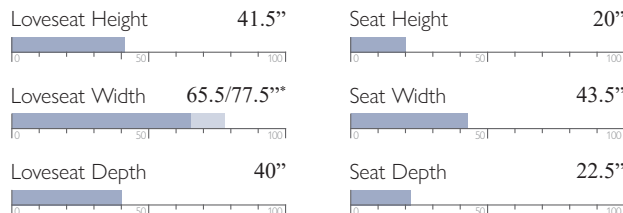

MEASUREMENTS: